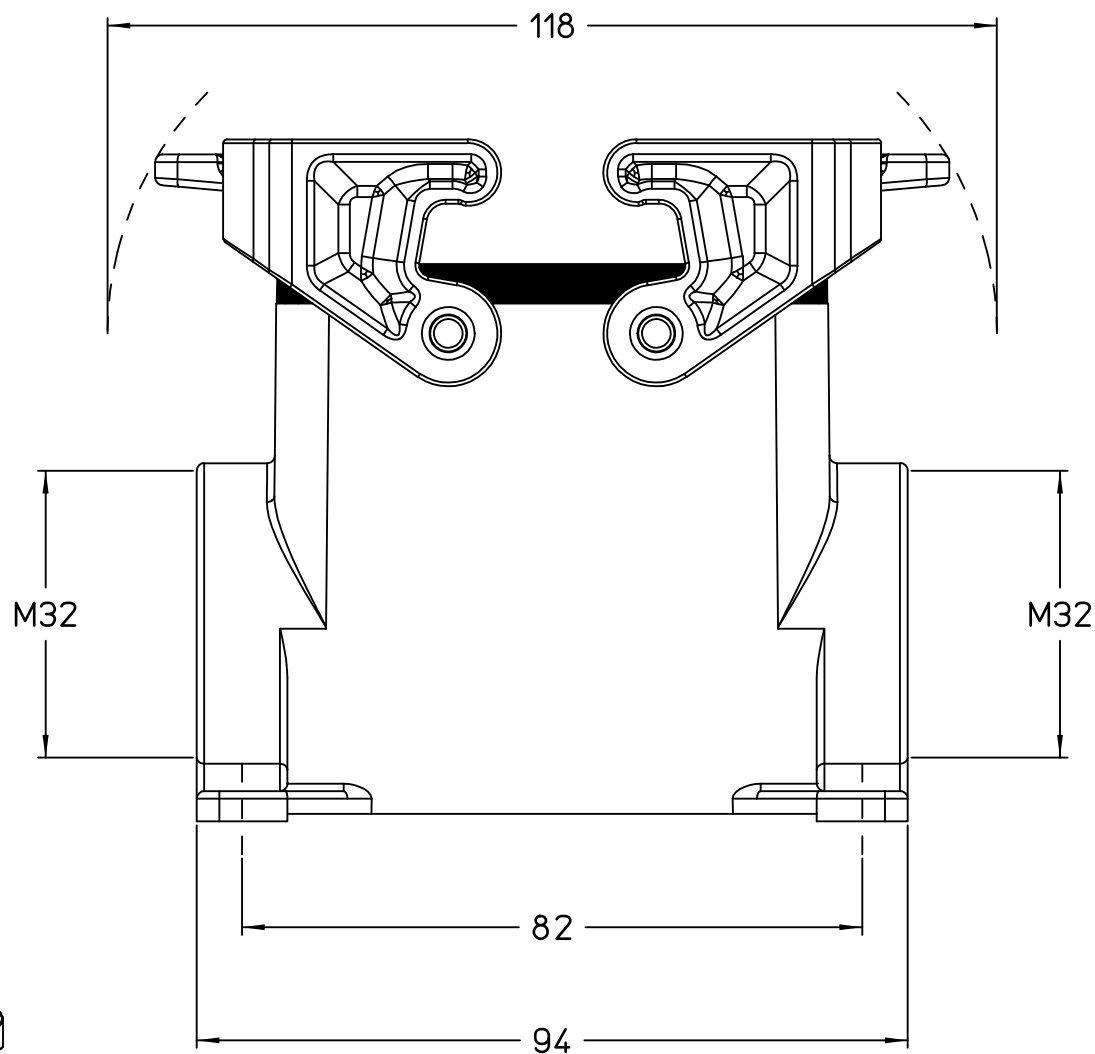

Diritti riservati All rights reserved

1

2

3

Dimensions
in mm

Simplified representation with dimensions without tolerance

Original Size A4

JMPAP 10.232

Date 08/11/23

surface mounting housing, size "57.27", 2x M32 side entries,

Sign. G. Renna

with 2 Jei-P levers

Scale
1:1

1

2

3