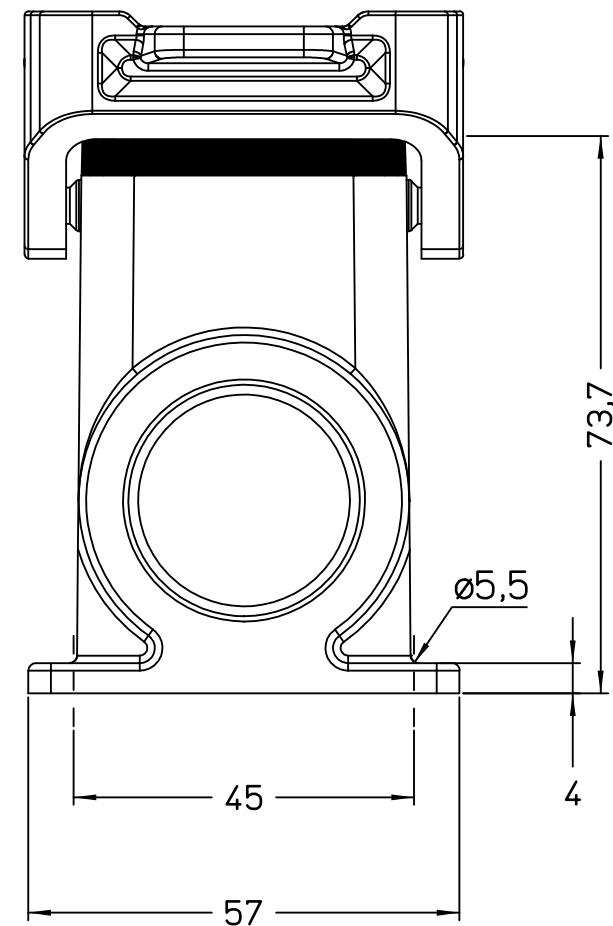

Diritti riservati All rights reserved

1

2

3

Dimensions
in mm

Simplified representation with dimensions without tolerance

Original Size A4

JMPAP 10.232

Date 08/11/23

surface mounting housing, size "57.27", 2x M32 side entries,

Sign. G. Renna

with 2 Jei-P levers

Scale
1:1

1

2

3